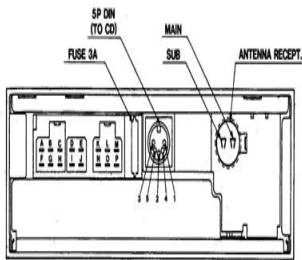

Download File PDF Radio Wiring Diagram Nissan Serena

#Jenny

Finally I get this ebook, thanks for all these I can get now!

#Rio

Cool! I'am really happy

#Markus Jensen

I did not think that this would work, my best friend showed me this website, and it does! I get my most wanted eBook

#Hun Tsu

wtf this great ebook for free?!

#Che Salsa

My friends are so mad that they do not know how I have all the high quality ebook which they do not!

#Diego Butler

so many fake sites. this is the first one which worked! Many thanks

REAR VIEW AND CONNECTORS:

[Download PDF version of :](#)
Radio Wiring Diagram Nissan Serena